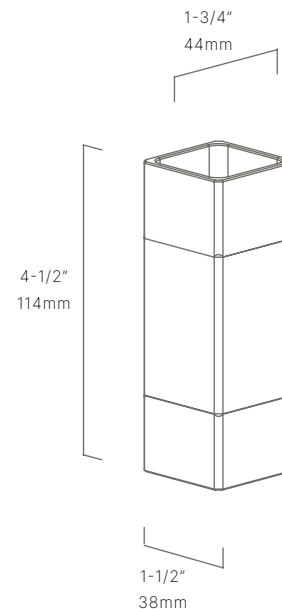

AVAILABLE FINISHES:

FIXTURE DIMENSIONS	L1-3/4" x W1-1/2" x H4-1/2"
LIGHT SOURCE	Integrated LED
COLOR TEMPERATURES	2700K, 3000K
WATTAGES	6W
CRI (RA)	80 CRI
VOLTAGE	12V
DELIVERED LUMENS	340lm (3000K)
DIMMABLE	Yes, Dim to <10% via Transformer
DRIVER	Yes, 12V Integral Constant Current
TRANSFORMER	12V AC/DC (Supplied by others)
MOUNT	Included Surface Mount
FINISH	Included Natural Brass
MATERIAL	Brass
WIRE LENGTH	24"
LOCATION	Exterior Wet
CERTIFICATIONS	UL, IP66, IP67